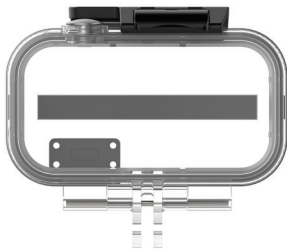

GoPro® HERO4 Session rechargeable external battery with cases

WHAT'S INCLUDED

EcstaPro Extended 2000 mAh
Battery For GoPro Hero4 Session

Protective Frame

Waterproof Case

Mount Adapter

TO CHARGE

The EcstaPro Session Battery can be charged on its own or while attached to your GoPro® Session

To charge in either scenario plug in the micro USB charging plug included with your GoPro® Session to the charging port on the EcstaPro extended battery

The EcstaPro will be fully charged in about 2.5 hours

TO CONNECT

To use the EcstaPro Extended Battery, simply connect the male USB adapter on the EcstaPro to the female USB port on your GoPro® Session

Once attached place the GoPro® and EcstaPro into the desired case and you are ready to go