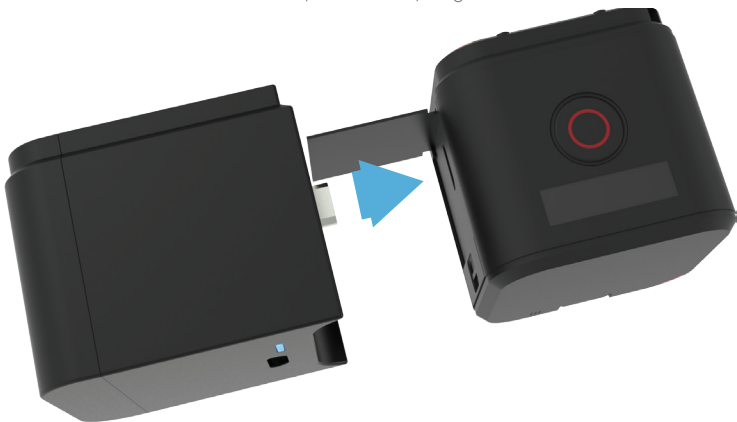

TO CONNECT

To use the EcstaPro Extended Battery, simply connect the male USB adapter on the EcstaPro to the female USB port on your GoPro® Session

Once attached place the GoPro® and EcstaPro into the desired case and you are ready to go

Please Note

The low profile case is not waterproof and thus should not be used in or near water
Do not use the waterproof case at more than 5 meters in water depth