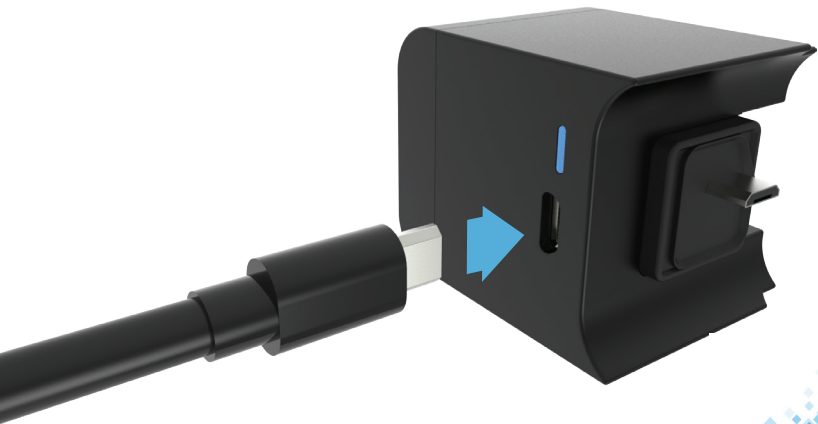

GoPro® HERO4 Session rechargeable external battery with cases

WHAT'S INCLUDED

EcstaPro Extended 2000 mAh
Battery For GoPro Hero4 Session

Protective Frame

Waterproof Case

Mount Adapter

TO CHARGE

The EcstaPro Session Battery can be charged on its own or while attached to your GoPro® Session

To charge in either scenario plug in the micro USB charging plug included with your GoPro® Session to the charging port on the EcstaPro extended battery

The EcstaPro will be fully charged in about 2.5 hours

TO CONNECT

To use the EcstaPro Extended Battery, simply connect the male USB adapter on the EcstaPro to the female USB port on your GoPro® Session

Once attached place the GoPro® and EcstaPro into the desired case and you are ready to go

**Please Note**

The low profile case is not waterproof and thus should not be used in or near water
Do not use the waterproof case at more than 5 meters in water depth